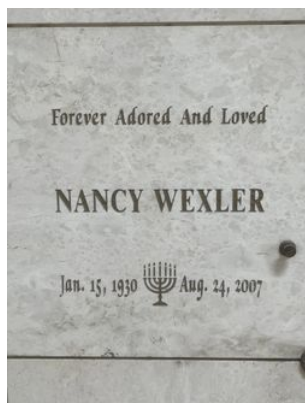

Nancy *Unterman* Wexler

Photo added by
melinhart@ix.netcom.com

BIRTH 15 Jan 1930
Minneapolis, Hennepin County, Minnesota, USA

DEATH 24 Aug 2007 (aged 77)
Coronado, San Diego County, California, USA

BURIAL Forest Lawn Memorial Park
Cathedral City, Riverside County, California, USA